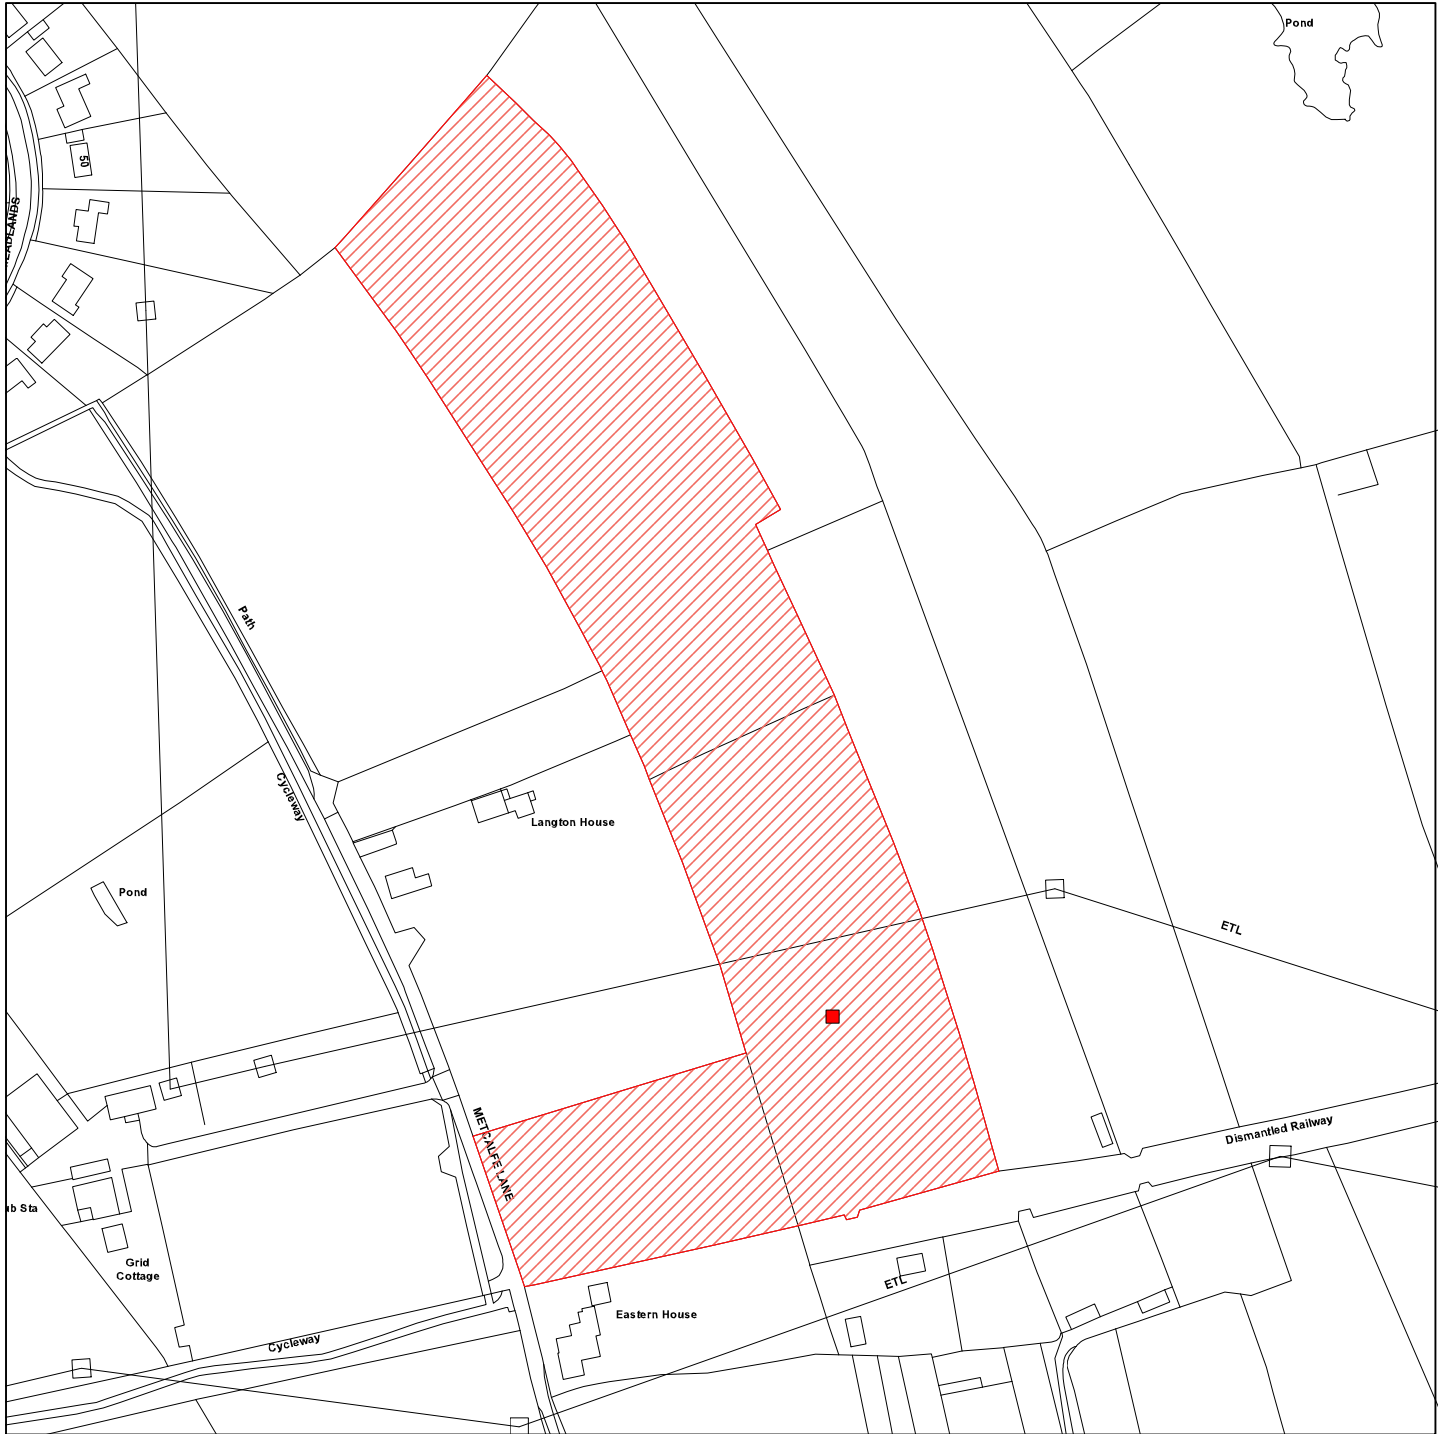

OS Fld 3022, Metcalfe Lane, Osbaldwick

10/00529/FULM

Scale : 1:2500

Reproduced from the Ordnance Survey map with the permission of the Controller of Her Majesty's Stationery Office © Crown Copyright 2000.

Unauthorised reproduction infringes Crown Copyright and may lead to prosecution or civil proceedings.

Produced using ESRI (UK)'s MapExplorer 2.0 - <http://www.esriuk.com>

Organisation	City of York Council
Department	Planning & Sustainable Development
Comments	Application site
Date	30 July 2010
SLA Number	Not set